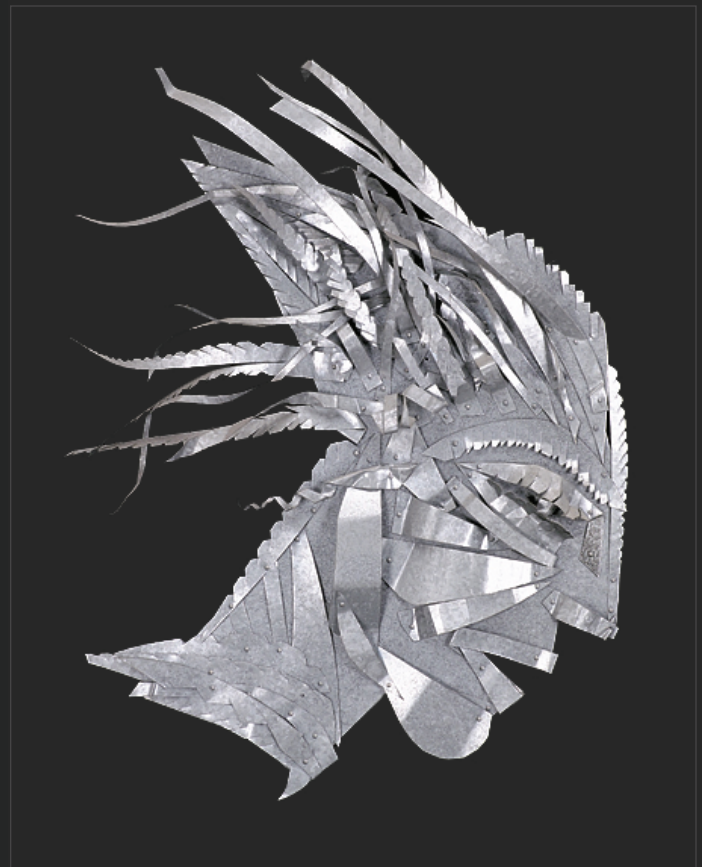

KEN MARSHALL Metalworks

“ **Transparent paint or candy colors are affective because they allow color and expose the metal surface underneath.** ”

For the last ten years I have been working with metal and transparent paint. Transparent paint or candy colors are affective because they allow color and expose the metal surface underneath.

There is hope in my work, when I can forget that I am working on a painting. I am not conscious of how every cell in my body works, in reverence to not knowing or being ignorant to what color or line is going to matter. The approach, the walk is pinnacle, to something meaningful.